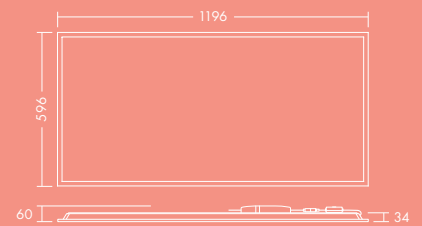

4800 lm  
3500 lm  
800 lm  
up to  
120 lm/W

1200 × 600 mm  
1200 × 300 mm  
600 × 600 mm  
600 × 300 mm

50 000  
hours lifetime

IP44  
(from below)

- Switchable light colour: choose between 4000K Neutral white, 5000K Cool white or 5700K Daylight to suit the application
- Back-lit LED panel with lightweight design and low installation depth
- High uniformity microprismatic diffuser, UGR<19: gentle, soft and glare-free lighting
- IP44 from below for hassle-free cleaning
- Replaces conventional luminaires with 2×18 W T8, 4×18 W T8, 4×36 W T8 and 2×36 W T8 and offers more than 40% energy saving
- Ideal solution for any refurbishment job
- Supplied with remote driver, pre-wired with 2 pin FLEX&PLUG (1.2m length) for tool-free installation
- Suitable for recessed mounting in T-bar ceiling grids

	L	W	H1	H2
ANNA 600 × 300	596	296	34	60
ANNA 600 × 600	596	596	34	60
ANNA 1200 × 300	1196	296	34	60
ANNA 1200 × 600	1196	596	34	60

Dimensions (mm)