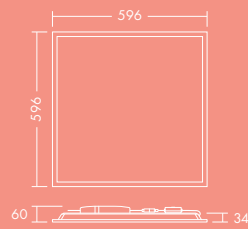

4800 lm  
3500 lm  
800 lm  
up to  
120 lm/W

1200 × 600 mm  
1200 × 300 mm  
600 × 600 mm  
600 × 300 mm

50 000  
hours lifetime

IP44  
(from below)

- Switchable light colour: choose between 4000K Neutral white, 5000K Cool white or 5700K Daylight to suit the application
- Back-lit LED panel with lightweight design and low installation depth
- High uniformity microprismatic diffuser, UGR<19: gentle, soft and glare-free lighting
- IP44 from below for hassle-free cleaning
- Replaces conventional luminaires with 2×18 W T8, 4×18 W T8, 4×36 W T8 and 2×36 W T8 and offers more than 40% energy saving
- Ideal solution for any refurbishment job
- Supplied with remote driver, pre-wired with 2 pin FLEX&PLUG (1.2m length) for tool-free installation
- Suitable for recessed mounting in T-bar ceiling grids

	L	W	H1	H2
ANNA 600 × 300	596	296	34	60
ANNA 600 × 600	596	596	34	60
ANNA 1200 × 300	1196	296	34	60
ANNA 1200 × 600	1196	596	34	60

Dimensions (mm)