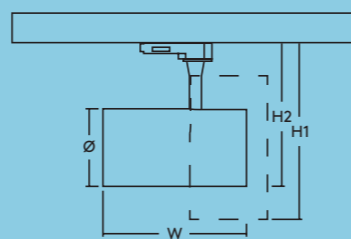

CRI 90

S, M, L

- CRI 90 for best colour rendition to focus the attention on the product or art
- Available in 3 sizes: Small (54 mm), Medium (69 mm) and Large (79 mm)
- Versatile - each product has two interchangeable lenses offering different beam angles
- 90° tilt and 350° rotation make Luca adjustable to your display needs
- Universal adapter suitable for most 3-phase tracks

	Ø	W	H1	H2	Beam angle
LUCA S	54	110	154	120	15°/38°
LUCA M	69	140	178	136	24°/38°
LUCA L	79	146	179	146	24°/38°

Dimensions (mm)