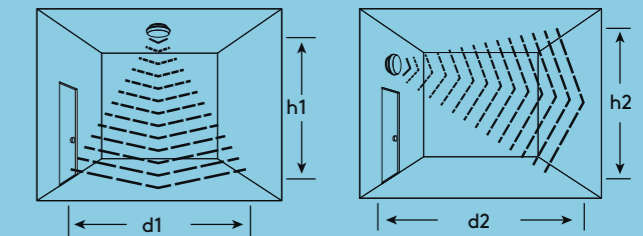

Sensor range

at 100 % sensitivity

	h1	d1	h2	d2
100 %	3m	10m	2m	6m
50 %	3m	6m	2m	3m