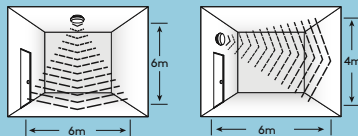

Sensor range

at 100% sensitivity