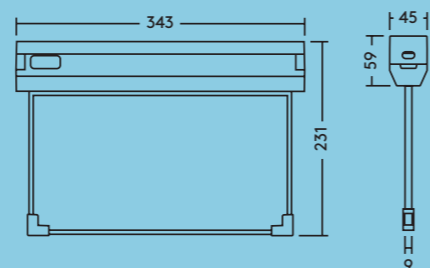

choose the direction you need (ability to be double-sided)

- Operation mode: maintained or non maintained
- Mounting on Ceiling or Wall, 90°
- Viewing range 30 m

Ordering guide

Description	SAP Code
NINA 30M SELFTEST E3 LiFePO4	96635654
NINA REPLACEMENT BATTERY LiFePO4	96635655