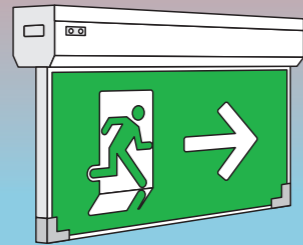

Nina

SelfTest Exit Sign

Ideal for:
Residential, food and non-food retail, general circulation, corridors, office/meeting rooms, schools/universities and warehouses

Reliable and ever-present, Nina will show you the way out.

LiFePO4

guarantee on battery

Automatic self-tests

- Automatic self-tests to ensure functionality (includes option to change to manual test)
- Based on the latest technology with lithium iron phosphate battery (LiFePO4) for 3h emergency operation
- With four pictograms included one product gives you the versatility to

choose the direction you need (ability to be double-sided)

- Operation mode: maintained or non maintained
- Mounting on Ceiling or Wall, 90°
- Viewing range 30 m

Ordering guide

Description	SAP Code
NINA 30M SELFTEST E3 LiFePO4	96635654
NINA REPLACEMENT BATTERY LiFePO4	96635655