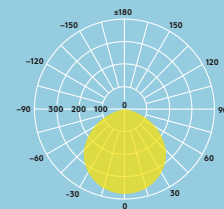

Portfolio overview

Light source information

- Flex: 6000lm | 8700lm | 11500lm | 14000lm | 15600lm | 19900lm | 23300lm | 28000lm
- Efficiency up to 156lm/W
- Lifetime 50000 hours (@L80, Ta 25°C)
- CRI80

Specification