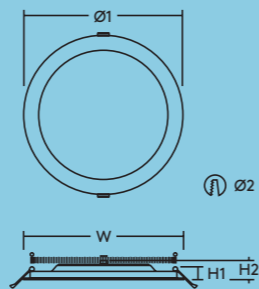

Zoe

VARIO

Slim LED Downlight

Ideal for: Circulation corridors, reception areas, schools/universities and office/meeting rooms

Slim and adaptable, Zoe is ideal for your everyday needs.

- VARIO Feature (Colour Temperature Switch): The ability to choose your colour temperature on site with the flick of a switch
- With a slimline profile of 26mm Zoe fits most ceiling types
- Save time with easy, quick and tool-free installation
- Curved low profile driver makes installing Zoe easy, even in the tightest of ceiling spaces
- JUST: adapt on-site to an emergency version using the Just Emergency PLUG&PLAY kit

	Ø1	Ø2	W	H1	H2
ZOE LED DL 130	145	130	145	20	26
ZOE LED DL 170	180	170	180	20	26
ZOE LED DL 210	220	210	220	20	26

Dimensions (mm)

Specification

Electrical class	II
Ambient operating temperature	-10 to +40 °C (E3: 0 to +25 °C)
IP	IP44 (from below), IP20 (from above)
Driver	ENEC certified

Installation / Mounting

Mounting	Recessed installation into a wide range of ceiling types Connector for tool-free wiring, also enabling loop-in loop-out Surface mounting option for Zoe 210
----------	---